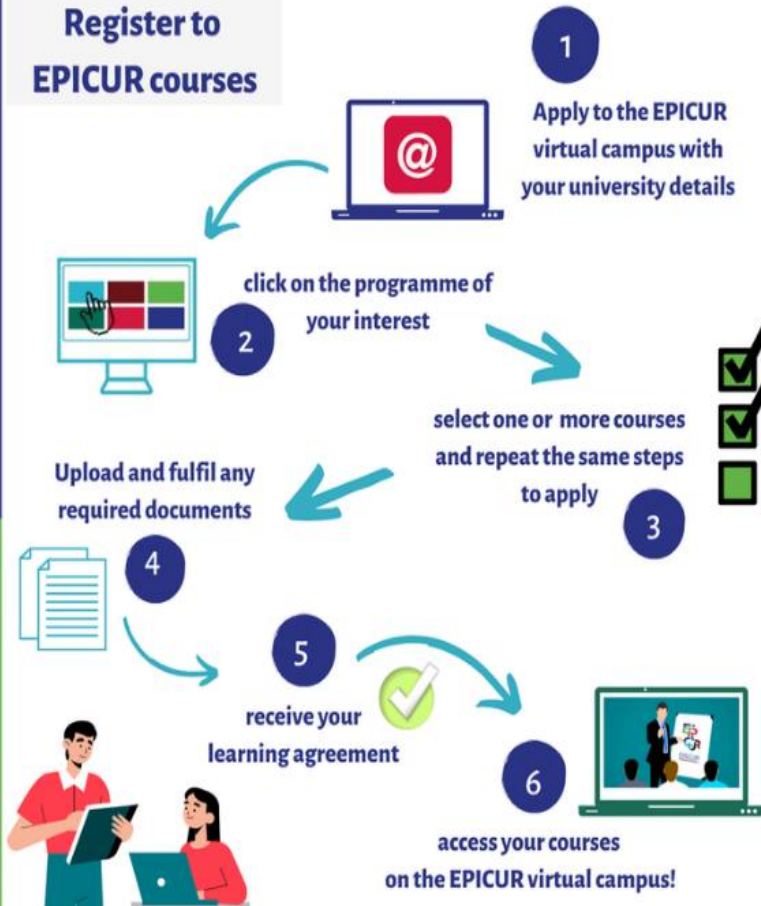

Language Training for Mobility

Modern Greek (Language & Culture)

Nordic (Language & Culture)

Slavonic (Language & Culture)

Check out the EPICUR course catalogue next week and enrich your studies!

Register to EPICUR courses

- The EPICUR course catalog includes language courses, key qualifications, and offerings in the areas of sustainability, European values, and entrepreneurship.

EPICUR Inclusion Scholarship

- Scholarship for physical mobilities up to 30 days
- Travel and accomodation costs are covered

How to apply

For courses

- Proof of enrollment
- Transcript of records with min. 60 ects (Bachelor)
- Language proof
- Motivation letter

-> Directly on virtual campus

For scholarship

- Motivation letter
- Self-declaration